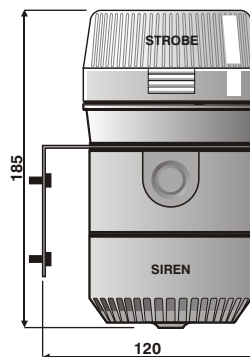

PROTECTION

When correctly installed, "COMBO 1" IS IP65.

If mounted outdoors, it is recommended that the unit be protected from the sun.