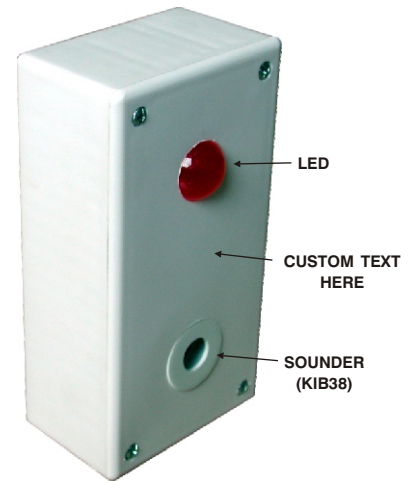

AUDIBLE-VISUAL WARNING DEVICES

WD010

AUDIO-VISUAL SYSTEMS

AVA....

Ideal for Fire alarms, Nurse call, Failed ventilation ...

MIMIC CRAFTS have introduced a convenient and compact audio-visual alarm that combines a super-bright 20mm LED and a penetrating sounder in a convenient wall mount box.

Units are available in surface mount box (as per diag).

Custom units can be made for special requirements with silk-screened or engraved text can be supplied.

The unit consists of:

Enclosure: 130x69x44mm

(The only approved LED for internal use by the Free State Province).

The standard unit has a steady on LED and continuous tone sounder, but on special order MIMIC COMPONENTS can supply variations to the standard, (e.g steady LED with intermittent sounder etc...)

COMBO 1

A highly effective combination of a xenon strobe & a multi-tone electronic siren.

FEATURES

Labour & Space saving.

Space for termination of industrial cable.

1.5mm Stainless steel bracket.

Voltages: 12 or 24VDC, 110 or 220VAC