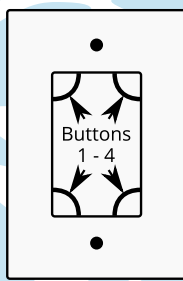

2x4 | 95 x 145mm
Covers standard 2x4 wall recess

Switches stand off the wall surface with a beautiful **floating effect**

Choose a **custom colour** for your backlight-enabled SwitchArt by holding down all four buttons for 10 seconds and selecting a color while it cycles

Backlit switches require Live & Neutral power

Switches use **wireless communication** and are compatible with all Qwik-Switch receivers

Learn more about available options and choose your switches at