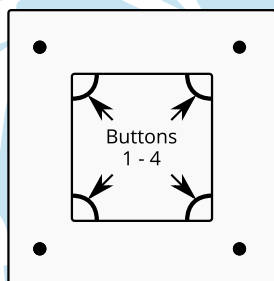

SWITCHART 2X4 & 4X4 VERSIONS

SWITCHART 2X4 / 4X4 COLOUR INNER & COLOUR OUTER

1 to 4 buttons, audible feedback on button-press. Battery included.

SWITCHART 2X4 / 4X4 COLOUR OUTER, ALU INNER

1 to 4 buttons, LED feedback on button-press. Battery included.

SWITCHART 2X4 / 4X4 ALU OUTER, COLOUR INNER

1 to 4 buttons, audible feedback on button-press. Battery included.

SWITCHART 2X4 / 4X4 ALUMINIUM INNER & OUTER

1 to 4 buttons, LED feedback on button-press. Battery included.

SWITCHART 2X4 / 4X4 ALUMINIUM INNER & OUTER NARROW

1 to 4 buttons, LED feedback on button-press. Battery included.

SWITCHART 2X4 / 4X4 COLOUR OUTER, ALU INNER

1 to 4 buttons, RGB backlit, set custom colour (requires QS USB modem). Power supply included.

SWITCHART 2X4 / 4X4 ALUMINIUM INNER & OUTER

1 to 4 buttons, RGB backlit, set custom colour (requires QS USB modem). Power supply included.

SWITCHART 2X4 / 4X4 ALUMINIUM INNER & OUTER NARROW

1 to 4 buttons, RGB backlit, set custom colour (requires QS USB modem). Power supply included.

4x4 | 150 x 150mm
Covers standard 4x4 wall recess